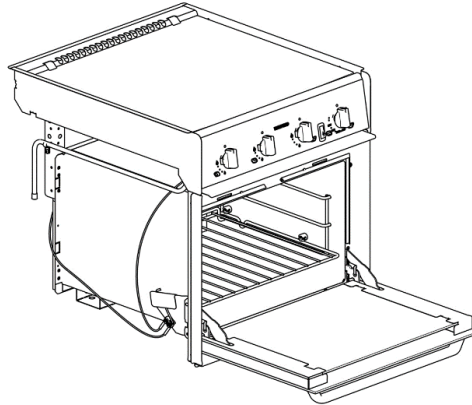

Control knobs

Spare part number	SSPA0905	SSPA0936
Colours available	Black (.BK)	Chrome(.CR) Satin (.SA)
Set quantity	6	5

Cladding styles

No cladding

Side cladding

Behind handle cladding

Oven door styles

Drop down oven door

Drop down oven doors

Spare part number	Glass	Print	Cladding	Cladding position	Handle style	Handle colour
SMAO3435.BK/SVS1X	Clear	Black	No	N/A		Stainless
SMAO3435.BK1X	Clear	Black	No	N/A		Stainless
SMAO3435.BK5X	Clear	Black	Yes	Sides		Stainless
SMAO3435.BK14X	Clear	Black	Yes	Sides		Brushed Nickel
SMAO3435.BK16X	Clear	Black	No	N/A		Chrome
SMAO3435.BK19X	Clear	Black	Yes	N/A		Stainless
SMAO3435.BK20X	Clear	Black	No	N/A		Black
SMAO3435.BK21X	Clear	Black	Yes	Sides		Brushed Nickel
SMAO3435.BK22X	Clear	Black	No	N/A		Chrome
SMAO3435.BK23X	Clear	Black	No	N/A		BNK
SMAO3435.BK24X	Clear	Black	Yes	Sides		Chrome
SMAO3435.MIR6X	Mirror	N/A	No	N/A		Brushed Nickel